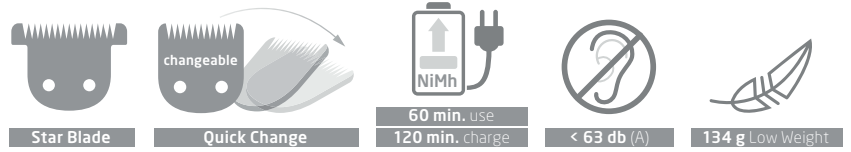

Professioneller Netz/Akku Trimmer mit T-Blade
Professional Cord/Cordless Trimmer with T-Blade

Art.No.: 1585-0020
Color: schwarz / black
EAN: 4 01511 0018193
VE: 6 Stück / pcs.

 Made in Germany

- + Improved Higher Speed Motor
- + Extra Fine Trimming
- + Precise Contours

STAR BLADE:

Professioneller 40 mm Edelstahl T-Blade. Ideal zum Trimmen sehr kurzer Schnittlängen und Konturieren der Bart-, Nacken- und Ohrenpartie.

Professional 40 mm high-grade steel T-blade. Ideal for close trimming, precise neck and beard outlining and edging around the ears.